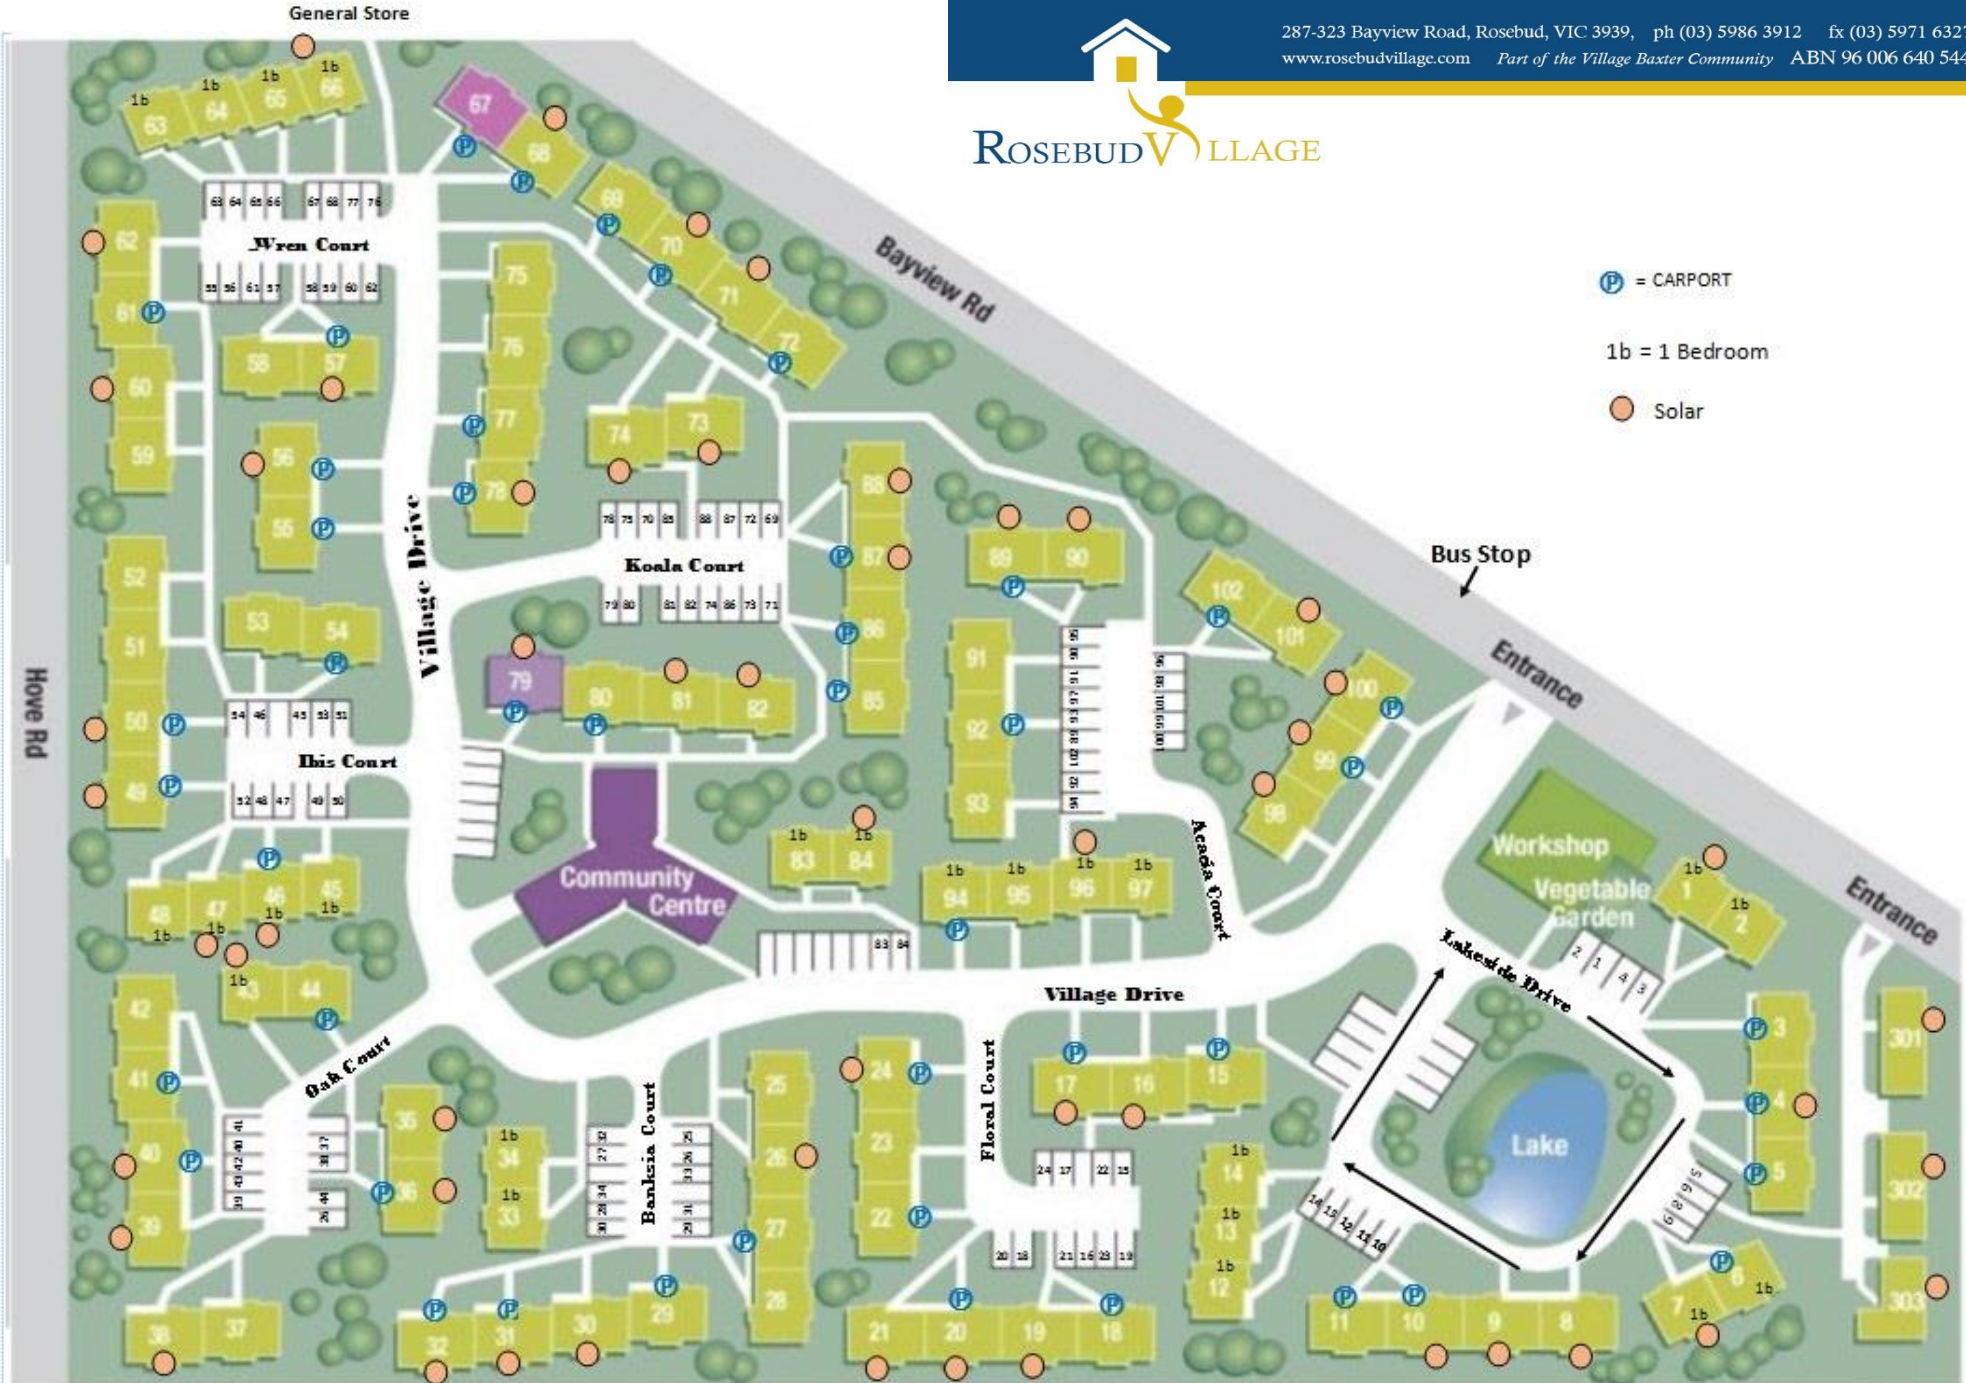

287-323 Bayview Road, Rosebud, VIC 3939, ph (03) 5986 3912 fx (03) 5971 6327
www.rosebudvillage.com Part of the Village Baxter Community ABN 96 006 640 544

ROSEBUD VILLAGE

= CARPORT

1b = 1 Bedroom

= Solar